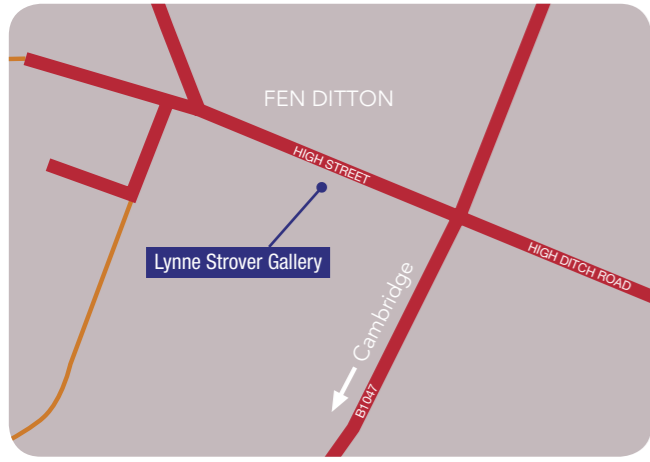

The Cambridge Art Walks Map

Traditionally Cambridge is considered to be a city of heritage yet there is so much exciting work being created here and now in a wealth of local independent contemporary art spaces.

This project has grown from a realisation of all the wonderful contemporary visual art spaces developing around the city and waiting to be discovered.

Cambridge Art Salon are acknowledging the growing contemporary art scene and see this map as a point of reference to the vibrant array of galleries within the local community.