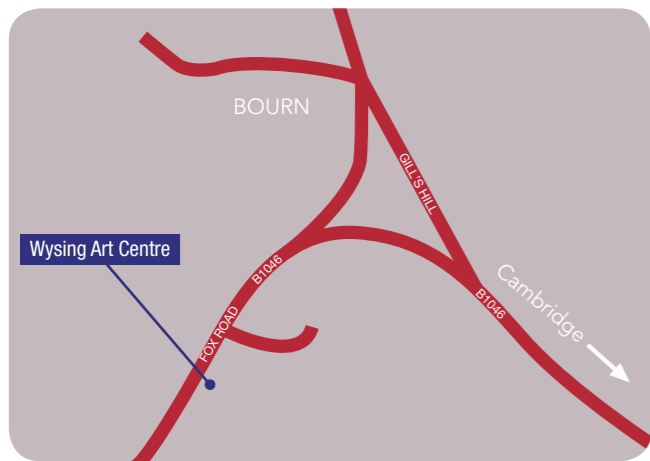

Out of town galleries

Wysing Art Centre
Fox Road
Cambridge CB23 2TX
01954 718881
Mon-Sun 12-5pm
www.wysingartscentre.org

Lynne Strover Gallery
High Street
Fen Ditton
Cambridge CB5 8ST
01223 295264
www.strovergallery.co.uk